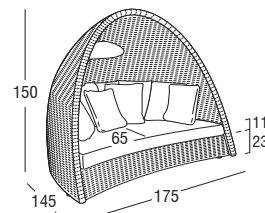

Design: **Adriano e Veronica Balutto**
Product: **Sofa**
Sizes: **cm 175x145x150h (69"x57"x59"h)**
seat cm 34h (13,4"h)

FEATURES

Frame: Aluminum
Polyester powder coating (Akzo Nobel)

Weaving: Sunweave (polyethylene HDPE)

Net weight unit 77
Gross weight 115
Unit per package 1
Package sizes cm 180x150x170h
Package volume m³ 4,59
Stackable NO

WEAVING

UV-resistant

Bianco Perla

FABRICS

Different types of fabrics available in:
Acrylic - Polypropylene - Polyester - PVC
See the collection in the catalog and online.